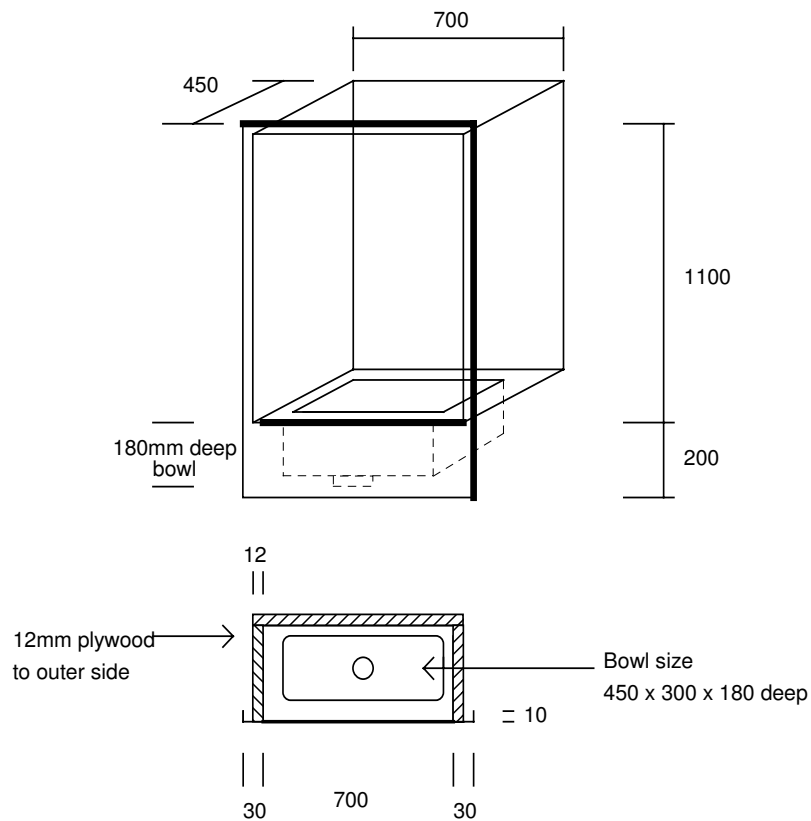

National Stainless Steel Pty Ltd
27 Lincoln Street Minto NSW 2566
Ph 9820 3708 Fx 9820 3908

2006

National stainless steel Pty Ltd
Work station sink unit
Product Code: NSSWSSU

Optional sizes available to customers requirements
Material: 1.2 grade 304 stainless steel. 316 grade if requested
Application: Ideal for nursing homes and hospitals