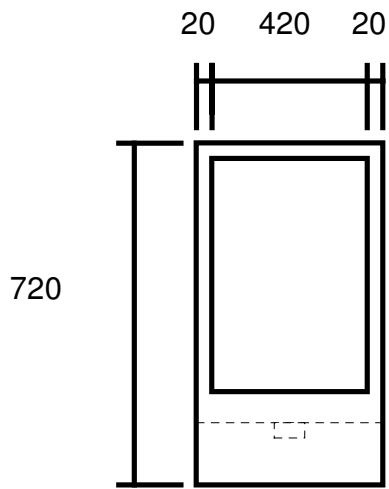

National Stainless Steel Pty Ltd  
27 Lincoln street Minto NSW 2566  
Ph 9820 3708 Fx 9820 3908

2006

National Stainless Steel Pty Ltd  
Wall Recess Drinking fountain  
Product Code: WRDF

Material: 1.2 grade 304,316  
Application: Nursing homes, Public buildings,  
schools