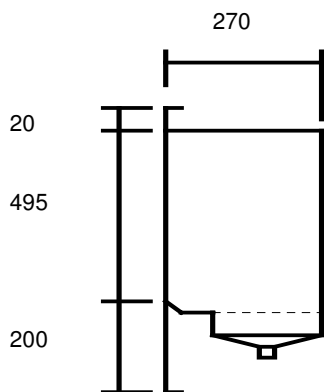

National Stainless Steel Pty Ltd  
27 Lincoln street Minto NSW 2566  
Ph 9820 3708 Fx 9820 3908

2006

National Stainless Steel Pty Ltd  
Wall Recess Drinking fountain  
Product Code: WRDF

Material: 1.2 grade 304,316  
Application: Nursing homes, Public buildings,  
schools