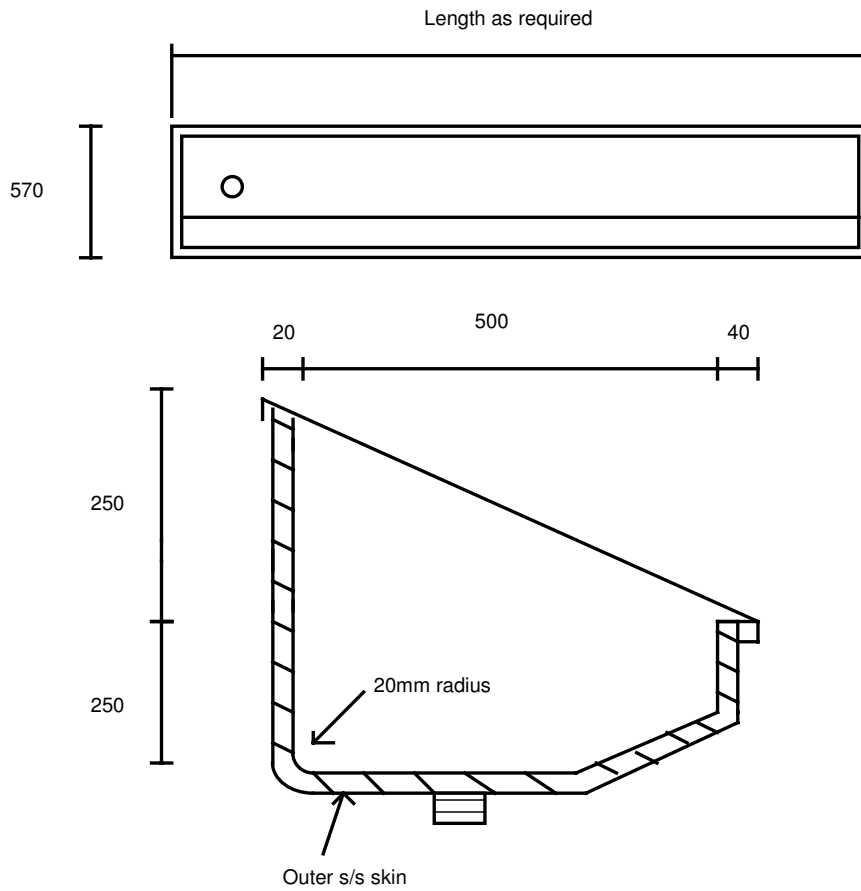

National Stainless Steel Pty Ltd
27 Lincoln Street Minto NSW 2566
Ph 9820 3708 Fx 9820 3908

2006

National Stainless Steel Pty Ltd
Scrub up trough
Product code: NSSSUT

Material: 1.2 grade 304 stainless steel. 316 grade if requested
Application: Ideal for nursing homes and hospitals.
Supports: Available with wall brackets or s/s legs.
Price: On Application