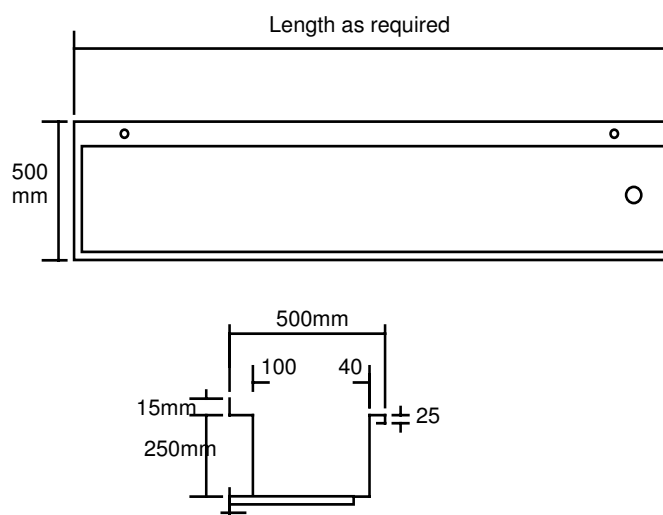

2006

**NATIONAL STAINLESS STEEL Pty Ltd**  
**WASH TROUGH – PATTERN NO.4**  
**Product Code: NSSWT4**

Material: Commercial grade 304 1.2  
Tap holes if required  
Practical use: Large wash up areas  
Extras : 300mm splashbacks if required