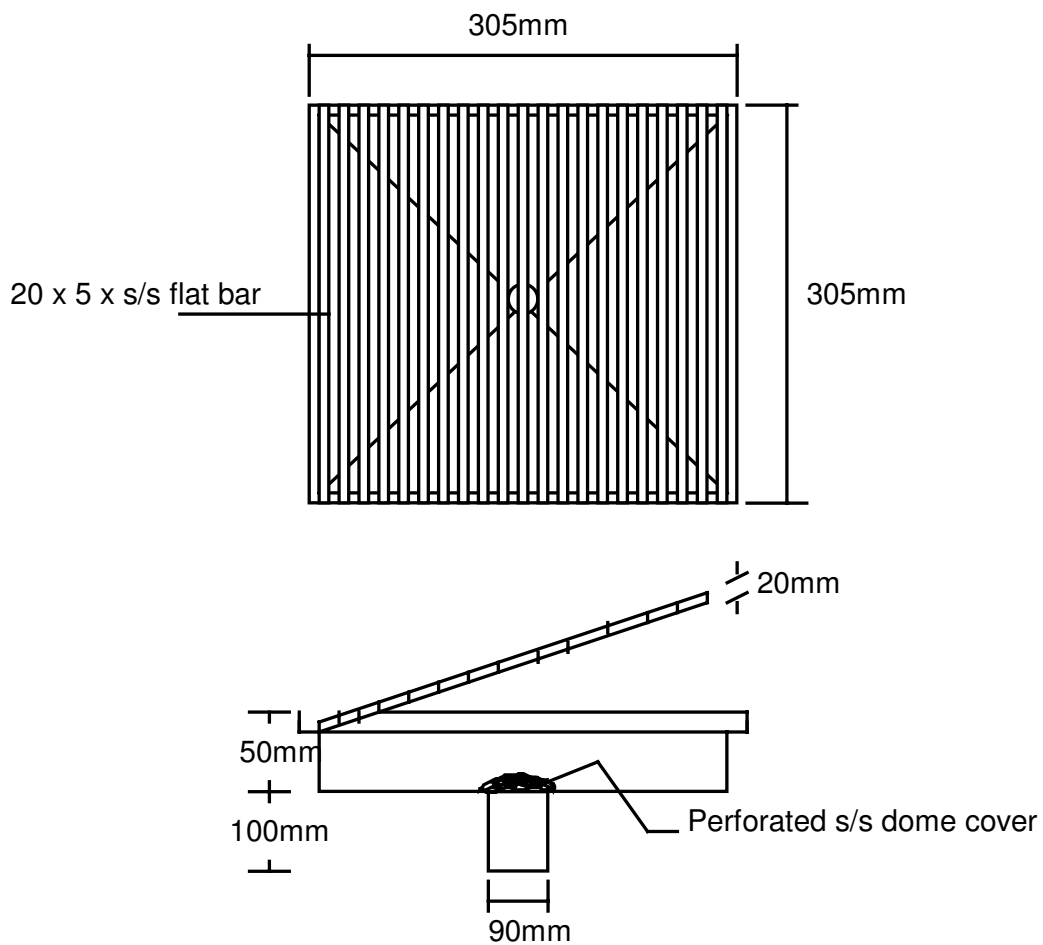

National Stainless Steel Pty Ltd
27 Lincoln street Minto NSW 2566
Ph 9820 3708 Fx 9820 3908

2006

National Stainless Steel Pty Ltd
Murray Floor Sump
Product Code:NSSMFS

Material: Commercial grade 304 stainless Steel
Optional: Removable or hinged grate