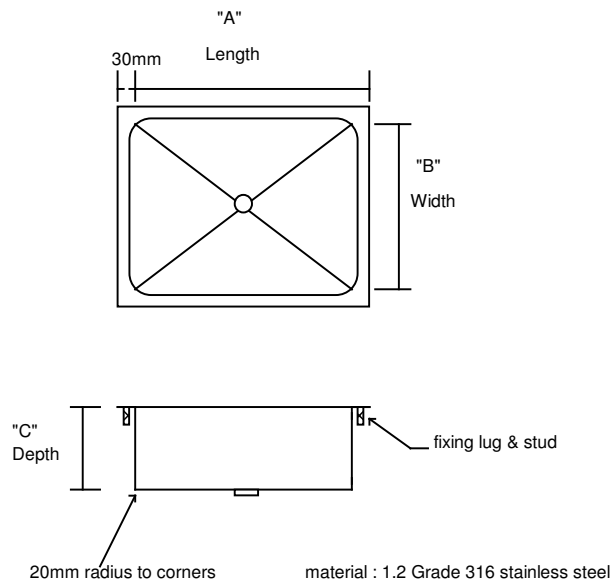

National Stainless Steel Pty Ltd  
 27 Lincoln Street Minto NSW 2566  
 Ph 9820 3708 Fx 9820 3908

2006

Laboratory sink

Product code:

NSSLS /303025small, NSSLS/403025Medium NSSLS/453525 Large

Standard sizes available

"A"	"B"	"C"	Code
300	x 300	x 250	= 303025 small
400	x 300	x 250	= 403025 Medium
450	x 350	x 250	= 453525 Large

Alternate sizes available on request