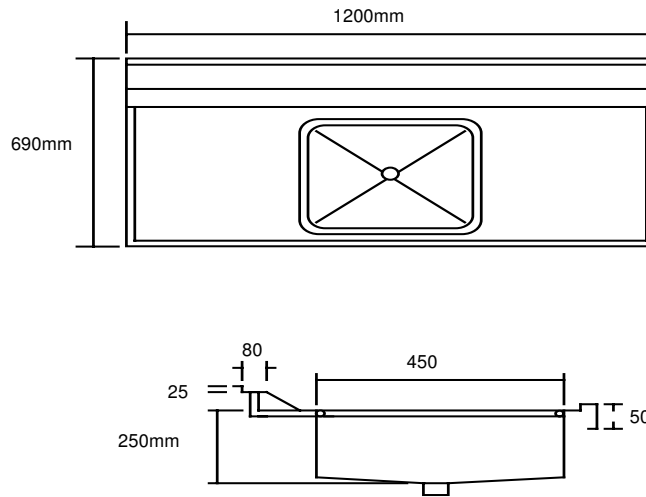

National Stainless Steel Pty Ltd  
27 Lincoln street Minto NSW 2566  
Ph 9820 3708 Fx 9820 3908

2006

National Stainless Steel Pty Ltd  
Flushing Sink  
Product code: NSSFS

Bowl Size : 450 x 450 x 250 deep  
Material : 1.2 x Grade 304 S/S  
Option: Grade 316 on request