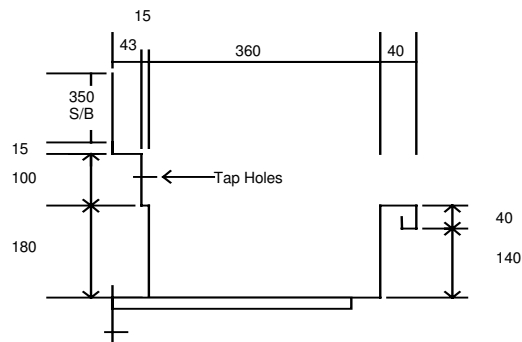

National Stainless Steel Pty Ltd
27 Lincoln street Minto NSW 2566
Ph 9820 3708 Fx 9820 3908

2006

National Stainless Steel Pty Ltd
Pwd Art Trough
Product Code: NSSAWT

Material: Commercial grade 304 1.2 thickness
Tap holes if required