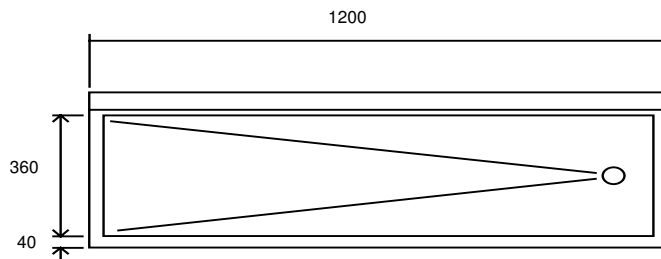

National Stainless Steel Pty Ltd
27 Lincoln street Minto NSW 2566
Ph 9820 3708 Fx 9820 3908

2006

National Stainless Steel Pty Ltd
Pwd Art Trough
Product Code: NSSAWT

Material: Commercial grade 304 1.2 thickness
Tap holes if required